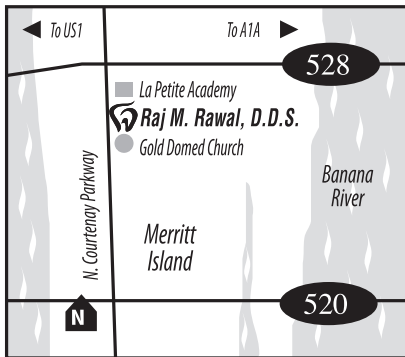

ORLANDO OFFICE

12250 Strategy Blvd. • Suite 437
Orlando, Florida 32817
(407) 636-9645

MERRITT ISLAND OFFICE

2180 N. Courtenay Parkway
Merritt Island, Florida 32953
(321) 452-3388

MELBOURNE OFFICE

7135 Turner Road
Rockledge, Florida 32955
(321) 259-9207